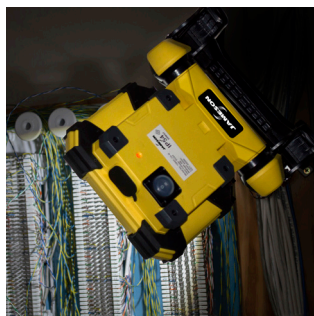

LED CLAMP-ON WORKLIGHT

NEW

Versatile Lighting For Any Task

Jameson's latest USB rechargeable versatile light allows user to clamp it, place it, and carry it anywhere. The light delivers high definition output and is perfect for mechanical, electrical, H/VAC-R, MRO, and automotive trades.

- Ultra-bright wide angle LED delivers 900 lumens
- Dual brightness selection to optimize battery life up to 7 hours
- Swivels on two axes for infinite aiming possibilities
- Mounting clamp enables attachment to a variety of objects including lumber, piping, cabinet doors, and more
- Padded clamps will not scratch surfaces
- Dustproof and rainproof enclosure safely operates outdoors in harsh conditions
- Long lasting and lightweight integrated Lithium-ion battery
- Durable, impact resistant design
- Conveniently charges from any USB charger
- Folds to compact size for easy storage
- 1-year warranty

H/VAC-R

TELECOMMUNICATION

NETWORK

ELECTRICAL

LED CLAMP-ON WORKLIGHT

CAUTION

- Do not stare directly at light source
- The luminaire must not be opened or modified in any way. Risk of electric shock.
- Make sure that the power connection meets the requirements stated on the product label, or in the product technical data
- The light source and the battery of this luminaire are not replaceable, when the light source or the battery reaches its end of life, the whole luminaire shall be replaced. Dispose of properly.

PRODUCT SPECIFICATIONS	
Part Number	31-W900-BY
Maximum Power	9W
Light Source	LED
Maximum Lumen Output	900
CRI	80
CCT	6500K
Beam Angle	Wide
Charging Input	5V USB
Run Time	2 hours at 100% 7 hours at 30%
Charging Time	4.5 hours
Charging Cable	3 ft. USB to Micro USB
Housing Material	PC+ABS+PP
Battery type	3.7V 4400 mA-hr Li-ion
Operating/Charging Temp	-10°C to +40°C
Dimensions: L x W x D	189 x 96 x 264 mm 7.4 x 3.8 x 10.4 in.
Weight	1.9 lbs. (0.85Kg)
Electrical Class	Class III
Ingress Protection	IP54 (dustproof, rainproof)
Impact Rating	IK07